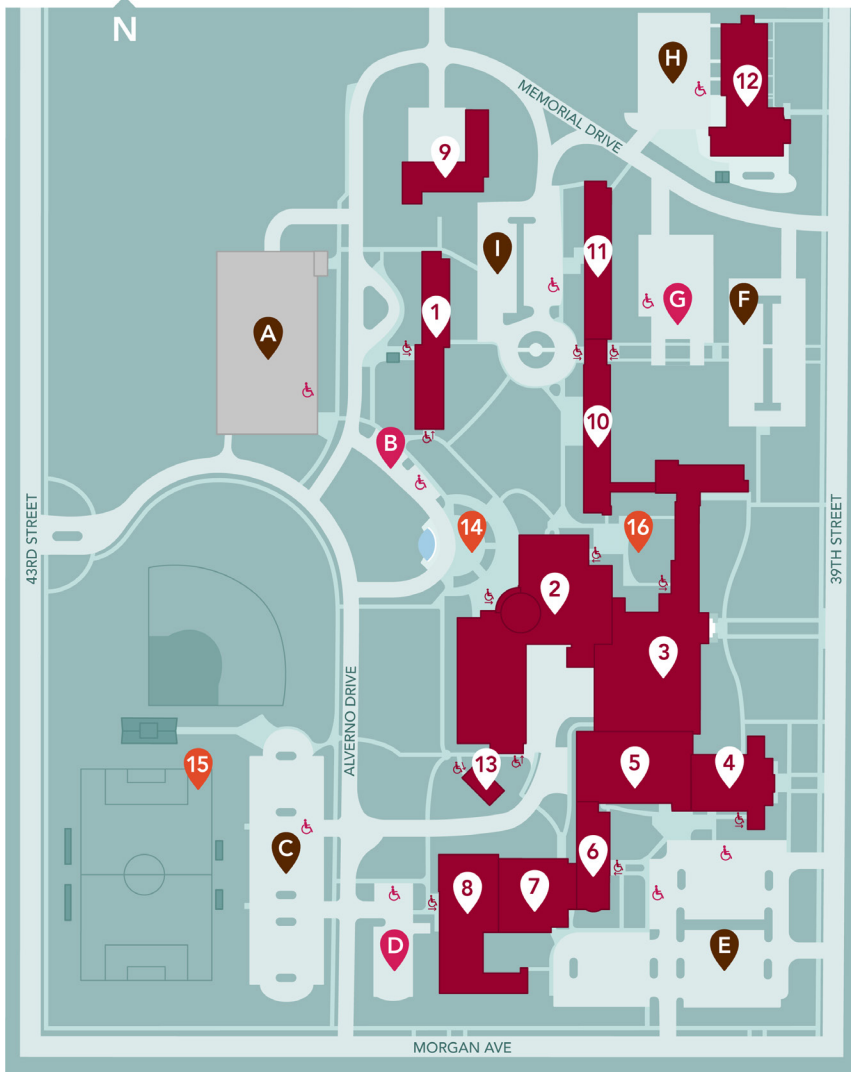

Diversity is celebrated at Alverno, and nursing students can expand networking opportunities by joining the [Milwaukee Chapter National Black Nurses Association](#) and [National Association of Hispanic Nurses Greater Milwaukee Chapter](#).

Campus Map

KEY

BUILDINGS

- 1 Austin Hall (AU)
- 2 Sister Joel Read Center (RC)
- 3 Founders Hall (FO) Chapel
- 4 Pitman Theatre
- 5 Athletic & Fitness Center (AF) Reiman Gymnasium
- 6 Alphonsa Hall (AL) Lampe Recital Hall
- 7 Alexia Hall (AX)
- 8 Christopher Hall (CH) Wehr Auditorium
- 9 Power House
- 10 Corona Hall (CO)
- 11 Clare Hall (CL)
- 12 Elizabeth Hall Alverno Early Learning Center
- 13 Greenhouse

OUTDOOR SPACES

- 14 Reiman Plaza
- 15 Athletic Fields
- 16 Alumnae Courtyard

ACCESSIBILITY

- Accessible Entrance/Exit
- Accessible Parking Spaces

PARKING LOTS

- A Parking Structure
- B Accessible Only Parking
- C Public Parking
- D Permit Only Parking
- E Public Parking
- F Public Parking
- G Permit Only Parking
- H Public Parking
- I Public Parking

Welcome to the Neighborhood

Explore Milwaukee

Located along the shore of Lake Michigan, Milwaukee offers beachfront activities, acres of parks, and miles of trails. Milwaukee is the home of two renowned festivals – Summerfest, one of the world’s largest music festivals, and the Harley-Davidson Homecoming Festival, held every Labor Day. Throughout the year, you can sample a craft brew, attend a professional sports game or treat yourself to delicious and innovative cuisine at the [Milwaukee Public Market](#) or [Crossroads Collective](#).